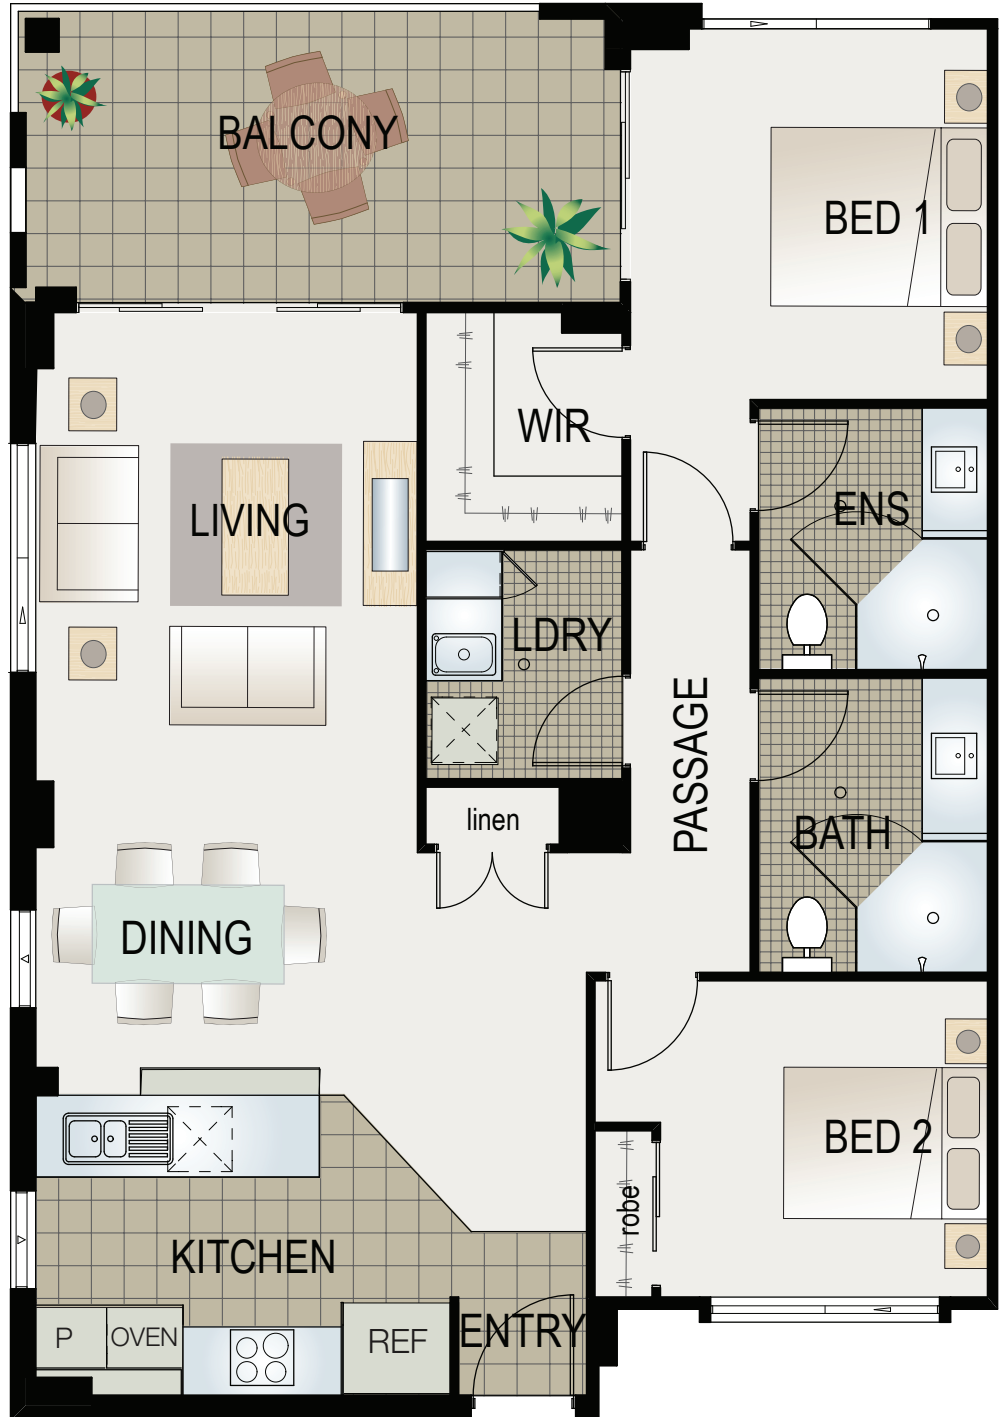

Unit Numbers

Building U1-U4

201	219*
202*	220
205	221
206	222
209	223*
210	224
213 (S)	225 (S)
214 (S)	226 (S)
217	227 (S)
218	228 (S)

Building U5-U8

301	312*
302	313*
303	314
304*	317 (S)
305*	318 (S)
306	319 (S)
309	320 (S)*
310	321 (S)*
311	322 (S)

Building U9-11

401	409*
402	410*
403*	413 (S)
404*	414 (S)
407	415 (S)*
408	416 (S)*

Superior Finishes (S) *Kitchen window does not occur in these units

Azure Blue Lifestyle Communities
 455 Richmond Rd, Carina, Queensland 4170
 Contact the Information Centre
 p. 1800 007 218 f. (07) 3377 3366
 e. info@azureblue.com.au